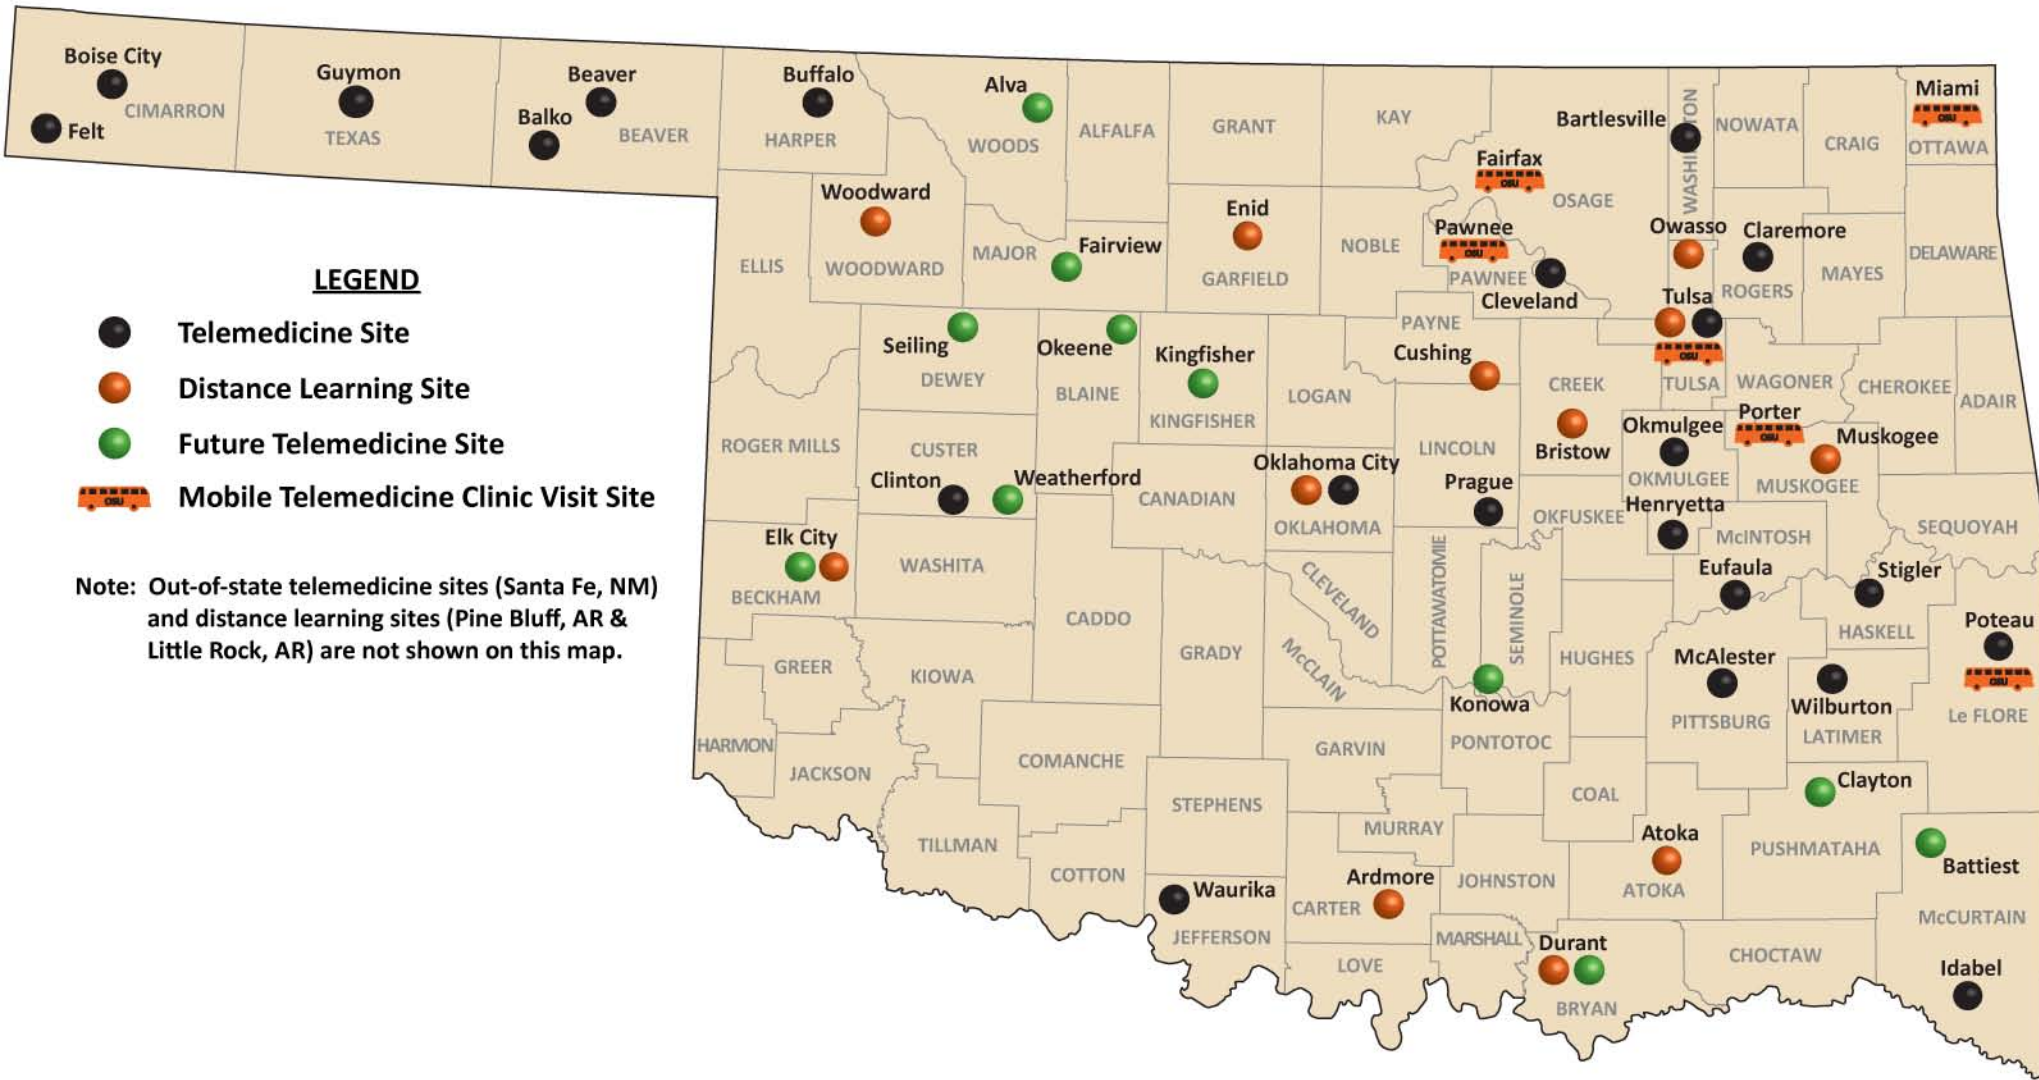

Oklahoma State University Telemedicine and Distance Learning Network

2009

Map Produced by
 OSU Center for Rural Health
 OSU Center for Health Sciences
 Tulsa, Oklahoma
 January 30, 2009
<http://ruralhealth.okstate.edu>