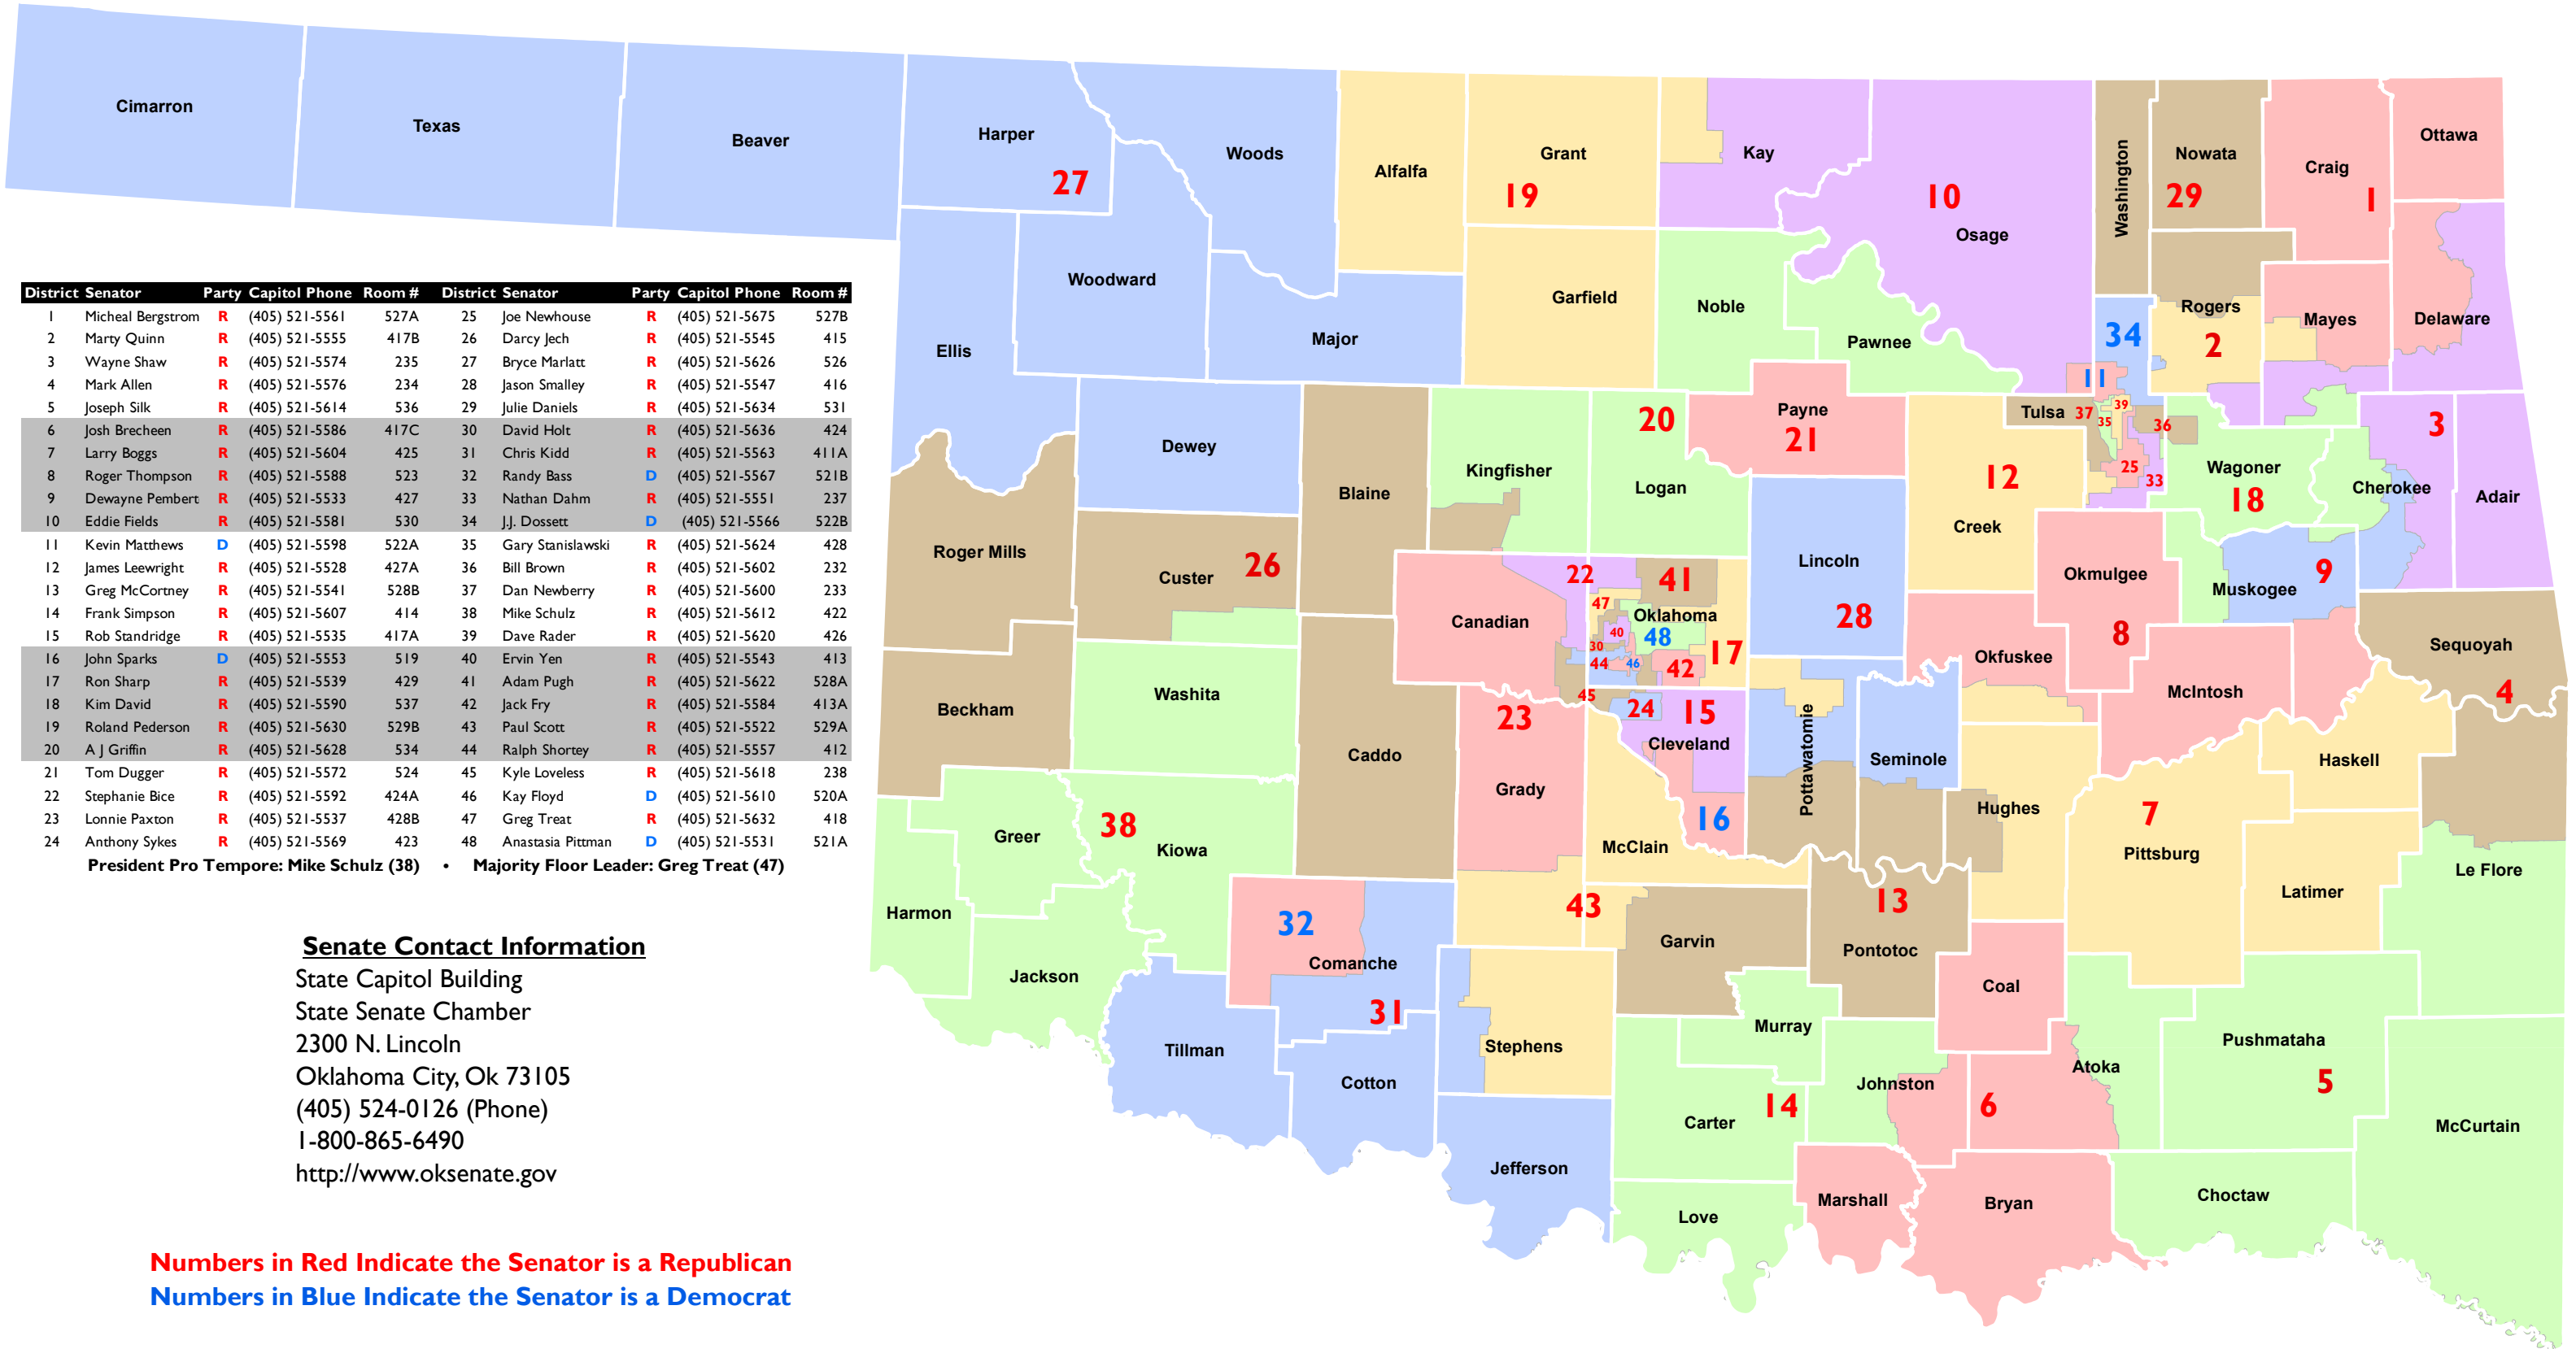

Oklahoma Senate Districts & Member Contact Information

56th Oklahoma Legislature

District	Senator	Party	Capitol Phone	Room #	District	Senator	Party	Capitol Phone	Room #
1	Micheal Bergstrom	R	(405) 521-5561	527A	25	Joe Newhouse	R	(405) 521-5675	527B
2	Marty Quinn	R	(405) 521-5555	417B	26	Darcy Jech	R	(405) 521-5545	415
3	Wayne Shaw	R	(405) 521-5574	235	27	Bryce Marlatt	R	(405) 521-5626	526
4	Mark Allen	R	(405) 521-5576	234	28	Jason Smalley	R	(405) 521-5547	416
5	Joseph Silk	R	(405) 521-5614	536	29	Julie Daniels	R	(405) 521-5634	531
6	Josh Brecheen	R	(405) 521-5586	417C	30	David Holt	R	(405) 521-5636	424
7	Larry Boggs	R	(405) 521-5604	425	31	Chris Kidd	R	(405) 521-5563	411A
8	Roger Thompson	R	(405) 521-5588	523	32	Randy Bass	D	(405) 521-5567	521B
9	Dewayne Pembert	R	(405) 521-5533	427	33	Nathan Dahm	R	(405) 521-5551	237
10	Eddie Fields	R	(405) 521-5581	530	34	J.J. Dossett	D	(405) 521-5566	522B
11	Kevin Matthews	D	(405) 521-5598	522A	35	Gary Stanislawski	R	(405) 521-5624	428
12	James Leewright	R	(405) 521-5528	427A	36	Bill Brown	R	(405) 521-5602	232
13	Greg McCortney	R	(405) 521-5541	528B	37	Dan Newberry	R	(405) 521-5600	233
14	Frank Simpson	R	(405) 521-5607	414	38	Mike Schulz	R	(405) 521-5612	422
15	Rob Standridge	R	(405) 521-5535	417A	39	Dave Rader	R	(405) 521-5620	426
16	John Sparks	D	(405) 521-5553	519	40	Ervin Yen	R	(405) 521-5543	413
17	Ron Sharp	R	(405) 521-5539	429	41	Adam Pugh	R	(405) 521-5622	528A
18	Kim David	R	(405) 521-5590	537	42	Jack Fry	R	(405) 521-5584	413A
19	Roland Pederson	R	(405) 521-5630	529B	43	Paul Scott	R	(405) 521-5522	529A
20	A J Griffin	R	(405) 521-5628	534	44	Ralph Shortey	R	(405) 521-5557	412
21	Tom Dugger	R	(405) 521-5572	524	45	Kyle Loveless	R	(405) 521-5618	238
22	Stephanie Bice	R	(405) 521-5592	424A	46	Kay Floyd	D	(405) 521-5610	520A
23	Lonnie Paxton	R	(405) 521-5537	428B	47	Greg Treat	R	(405) 521-5632	418
24	Anthony Sykes	R	(405) 521-5569	423	48	Anastasia Pittman	D	(405) 521-5531	521A

President Pro Tempore: Mike Schulz (38) • Majority Floor Leader: Greg Treat (47)

Senate Contact Information

State Capitol Building
State Senate Chamber
2300 N. Lincoln
Oklahoma City, Ok 73105
(405) 524-0126 (Phone)
1-800-865-6490
<http://www.oksenate.gov>

Numbers in Red Indicate the Senator is a Republican
Numbers in Blue Indicate the Senator is a Democrat

Map Courtesy of
OSU Center for Rural Health
OSU Center for Health Sciences
Tulsa, Oklahoma
February 7, 2017
<http://ruralhealth.okstate.edu>